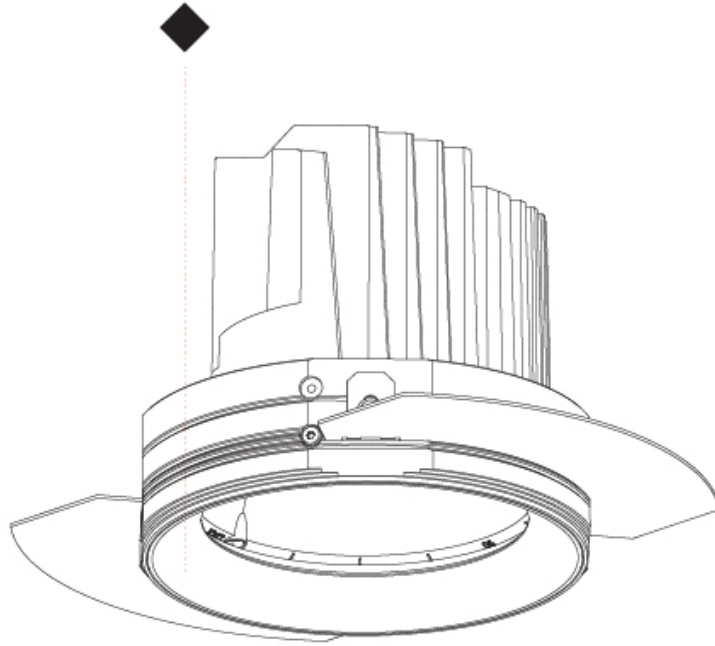

Ø 136mm 5 3/8"

BIONIQ ROUND SEMI ADJUSTABLE TRIMLESS

A35209-

PROJECT

TYPE

SPECIFIER

QUANTITY

DATE