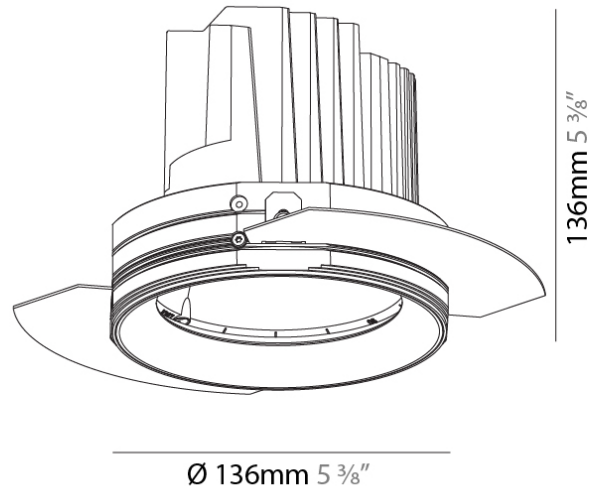

GENERAL

Series: Bioniq
 Subseries: Bioniq Round Adjustable
 Brand: Prolicht
 Division: Architectural
 Mounting Type: Trimless
 Mounting Location: Ceiling
 Subcategory: Downlight

PHYSICAL

Shape: Round
 Diameter (mm): 136
 Diameter (in): 5 3/8
 Height (mm): 136
 Height (in): 5 3/8
 Ceiling Thickness (mm): 10 / 12.5 / 15 / 25
 Ceiling Thickness (in): 3/8 or 1/2 or 9/16 or 1
 Min. Recessing Depth (mm): 150
 Min. Recessing Depth (in): 5 7/8
 Light Distribution: Adjustable / Downlight
 Weight (kg): 1.02
 Weight (lbs): 2.24
 Fixture Finish: SSR / BKV / CWI / CRY / HAB / UFT / ITA / RUA / FTG / MYG / LOD / PUS / FRO / FUP / KIA / POP / BLS / SPG / MEY / GOH / GUM / CHC / COM / ABZ / JAG / OBR / MOS / ROR
 Fixture Material: Aluminum Die Cast
 Cut-out Measurements: Ø 140mm / 5 1/2"
 Upon Request: Unique Ceiling Thickness

OPTICAL

Reflector: 10
 Beam Angle: Narrow
 Adjustability: Rotational 355°; Tilt 30°
 Upon Request: Special Beam Angles

RATINGS AND CERTIFICATIONS

382, F 416-247-9319, www.zaneen.com
 Certified by Intertek for North American Standards. At the end of the existing Model #. For assistance on 'custom' specifications, contact zteam@zaneen.com.
 In a constant effort to supply the best product, we reserve the right to change specifications or materials without notice. The most recent specification sheets are found at zaneen.com
 IP rating: IP20